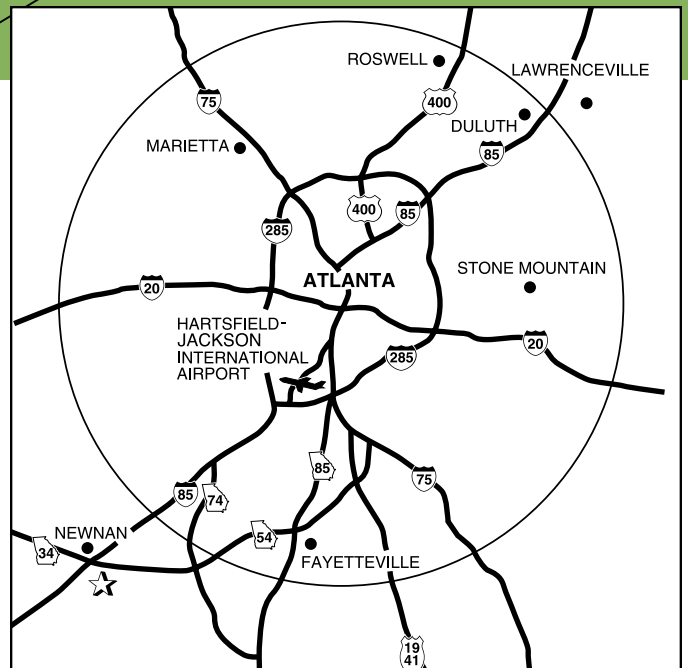

\* Neighborhood Sold Out

I-85 South from Atlanta to Exit 47 (Newnan). Go left on Hwy. 34, one mile. Turn right on Shenandoah Blvd. Continue 1.4 miles to SummerGrove. Follow signs to the Information Center.