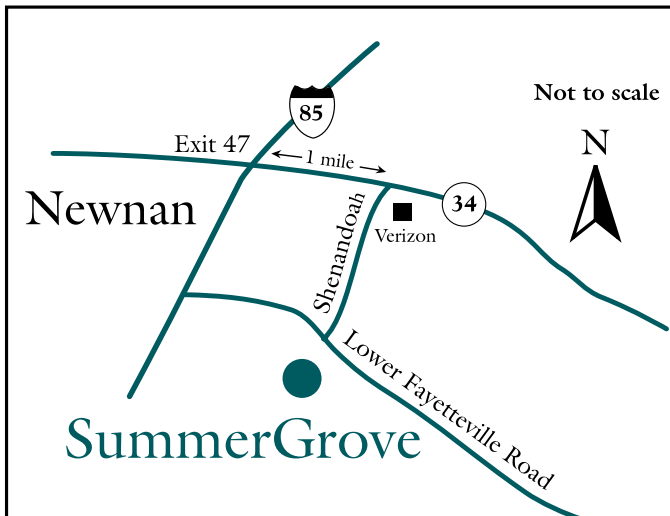

\* Neighborhood Sold Out

I-85 South from Atlanta to Exit 47 (Newnan). Go left on Hwy. 34, one mile. Turn right on Shenandoah Blvd. Continue 1.4 miles to SummerGrove. Follow signs to the Information Center.